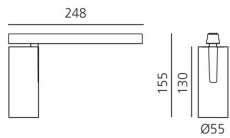

Vector Magnetic 55 zoom - 4000K DALI White

Carlotta de Bevilacqua

IP20   Dimmbar: 

LUMINAIRE

- Watt: **23W**
- Lichtstrom (lm): **683lm**
- CCT: **4000K**
- Efficiency: **31%**
- Efficacy: **29.7lm/W**
- CRI: **90**
- Dimmable Typology: **Dali**

Anmerkungen

For operation use only Artemide Power Supply kit.

BESCHREIBUNG

Four sizes with three different beam angles each (spot, flood, wide flood) obtained by means of refractive or hybrid optical units. Junction arm integrated in the spotlight's body to keep the barycentre aligned with the track and prevent any imbalance in possible suspension versions of the track. The junction allows 360° rotation and 90° tilting for maximum emission adjustment freedom.

DIMENSION

- Höhe: **cm 15.5**
- Breite: **cm 5.5**
- Länge Fuß: **cm 24.8**
- Neigung: **-90+90**
- Drehung: **360°**
- Gewicht: **cm 0.5**

INKLUSIVE LICHTQUELLEN

- Kategorie: **Led**
- Anzahl: **1**
- Watt: **23W**
- Farbtemperatur(K): **4000K**
- CRI: **90**
- Color Tolerance: **MacAdam 3SDCM**
- Service Life: **L70 (6K) 50000h**