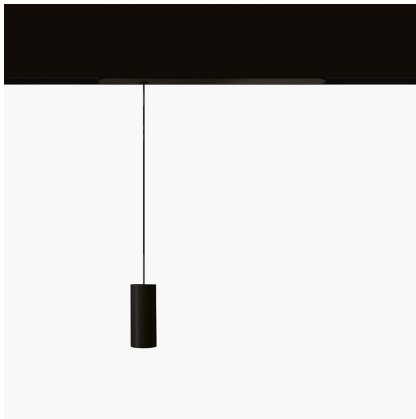

# Vector Pendant Magnetic 30 - 16° 2700K DALI Black

Carlotta de Bevilacqua

IP20   Regulable: 

## LUMINARIA

- Potencia (W): **6W**
- Flujo Luminoso (lm): **422lm**
- CCT: **2700K**
- CRI: **90**
- Dimmable Typology: **Dali**

## ESPECIFICACIONES

Three sizes with three different beam angles each (spot, flood, wide flood) obtained by means of refractive or hybrid optical units.

**CÓDIGO PRODUCTO: BN31104**