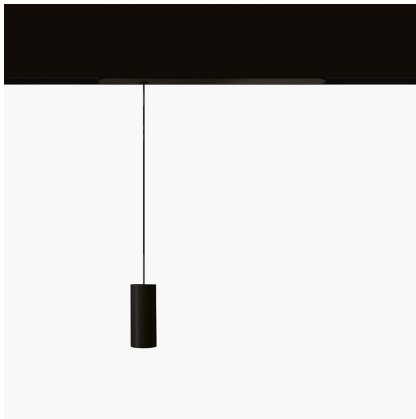

# Vector Pendant Magnetic 30 - 16° 3000K DALI Black

Carlotta de Bevilacqua

IP20   Regulable: 

## LUMINARIA

- Potencia (W): **6W**
- Flujo Luminoso (lm): **422lm**
- CCT: **3000K**
- CRI: **90**
- Dimmable Typology: **Dali**

## ESPECIFICACIONES

Three sizes with three different beam angles each (spot, flood, wide flood) obtained by means of refractive or hybrid optical units.

**CÓDIGO PRODUCTO: BN30104**