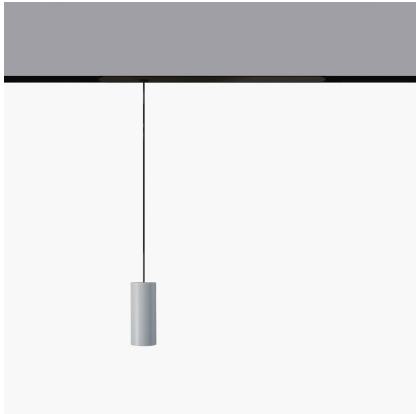

# Vector Pendant Magnetic 30 - 20° 3000K DALI Brushed silver

Carlotta de Bevilacqua

IP20  CE Regulable: 

## LUMINARIA

- Potencia (W): **6W**
- Flujo Luminoso (lm): **404lm**
- CCT: **3000K**
- CRI: **90**
- Dimmable Typology: **Dali**

## ESPECIFICACIONES

Three sizes with three different beam angles each (spot, flood, wide flood) obtained by means of refractive or hybrid optical units.