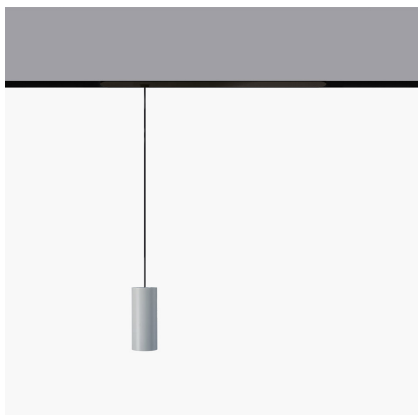

# Vector Pendant Magnetic 30 - 28° 2700K DALI Brushed silver

Carlotta de Bevilacqua

IP20  CE Regulable: 

## LUMINARIA

- Potencia (W): **6W**
- Flujo Luminoso (lm): **373lm**
- CCT: **2700K**
- CRI: **90**
- Dimmable Typology: **Dali**

## ESPECIFICACIONES

Three sizes with three different beam angles each (spot, flood, wide flood) obtained by means of refractive or hybrid optical units.