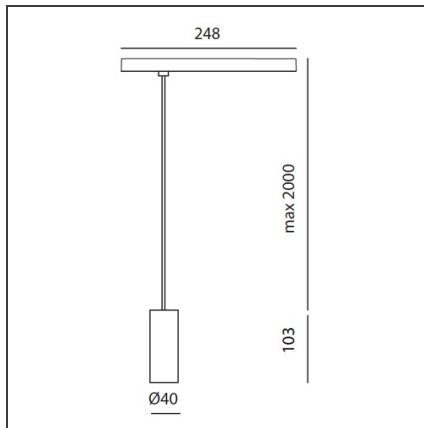

TECHNISCHE ZEICHNUNGEN

FUNKTIONEN

Artikelnummer:	AP20120	Serie:	Indoor, 2018 Artemide Collection
Farbe:	Brushed bronze		
Installation:	Projector, Pendelleuchte		
Anwendungsbereich:	Innenbeleuchtung		

DIMENSION

Höhe:	cm 10,3
Länge Fuß:	cm 24,8
Neigung:	-90+90
Drehung:	cm 360
Max Höhe von der Decke:	cm 200

INKLUSIVE LEUCHTMITTEL

Kategorie:	LED	Farbtemperatur(K):	3000K
Anzahl:	1	Color Tolerance:	MacAdam 3SDCM
Watt:	10W	Service Life:	L70 (6K) 50000h
Typ:	0		
Class:	A		

LUMINAIRE

Watt:	10W	Lichtstrom (lm):	540lm
		CCT:	3000K
		CRI:	90
		Dimmable Typology:	Dali

Anmerkungen

For operation use only Artemide Power Supply kit.