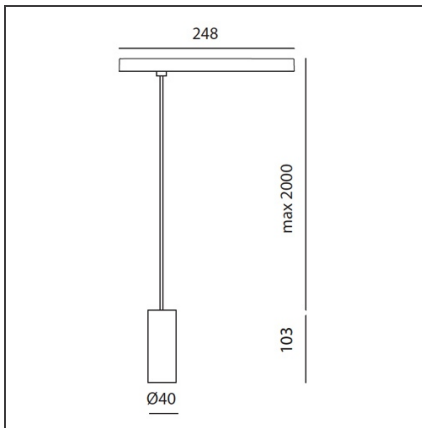

Vector Pendant Magnetic 40 - 10W 13° 3000K DALI White

IP20  Dimmbar: +  -

DESIGN

Carlotta de Bevilacqua

BESCHREIBUNG

Two sizes with three different beam angles each (spot, flood, wide flood) obtained by means of refractive or hybrid optical units. Junction arm integrated in the spotlight's body to keep the barycentre aligned with the track and prevent any imbalance in possible suspension versions of the track. The junction allows 360° rotation and 90° tilting for maximum emission adjustment freedom.

TECHNISCHE ZEICHNUNGEN

FUNKTIONEN

Artikelnummer:	AP20101	Serie:	Indoor, 2018 Artemide Collection
Farbe:	White		
Installation:	Projector, Pendelleuchte		
Anwendungsbereich:	Innenbeleuchtung		

DIMENSION

Höhe:	cm 10,3
Länge Fuß:	cm 24,8
Neigung:	-90+90
Drehung:	cm 360
Max Höhe von der Decke:	cm 200