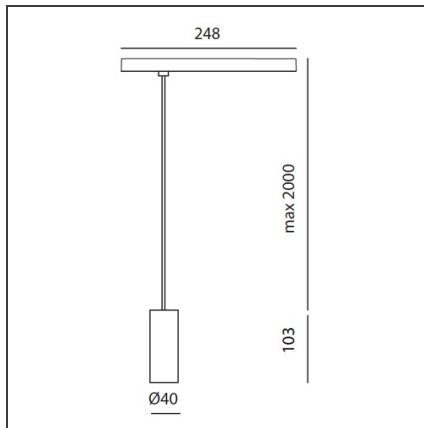

Vector Pendant Magnetic 40 - 10W 20° 3000K DALI Black

IP20  Dimmbar: 

DESIGN

Carlotta de Bevilacqua

BESCHREIBUNG

Two sizes with three different beam angles each (spot, flood, wide flood) obtained by means of refractive or hybrid optical units. Junction arm integrated in the spotlight's body to keep the barycentre aligned with the track and prevent any imbalance in possible suspension versions of the track. The junction allows 360° rotation and 90° tilting for maximum emission adjustment freedom.

TECHNISCHE ZEICHNUNGEN

FUNKTIONEN

Artikelnummer:	AP20204	Serie:	Indoor, 2018 Artemide Collection
Farbe:	Black		
Installation:	Projector, Pendelleuchte		
Anwendungsbereich:	Innenbeleuchtung		

DIMENSION

Höhe:	cm 10,3
Länge Fuß:	cm 24,8
Neigung:	-90+90
Drehung:	cm 360
Max Höhe von der Decke:	cm 200