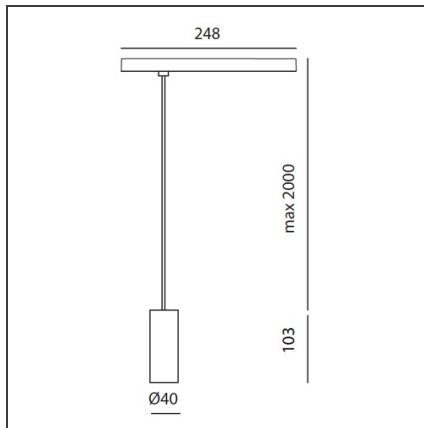

Vector Pendant Magnetic 40 - 10W 20° 3000K DALI Brushed bronze

IP20  Dimmbar: +  -

DESIGN

Carlotta de Bevilacqua

BESCHREIBUNG

Two sizes with three different beam angles each (spot, flood, wide flood) obtained by means of refractive or hybrid optical units. Junction arm integrated in the spotlight's body to keep the barycentre aligned with the track and prevent any imbalance in possible suspension versions of the track. The junction allows 360° rotation and 90° tilting for maximum emission adjustment freedom.

TECHNISCHE ZEICHNUNGEN

FUNKTIONEN

Artikelnummer:	AP20220	Serie:	Indoor
Farbe:	Brushed bronze		
Installation:	Pendelleuchte, Projector		
Anwendungsbereich:	Innenbeleuchtung		

DIMENSION

Höhe:	cm 10,3
Länge Fuß:	cm 24,8
Neigung:	-90+90
Drehung:	cm 360
Max Höhe von der Decke:	cm 200