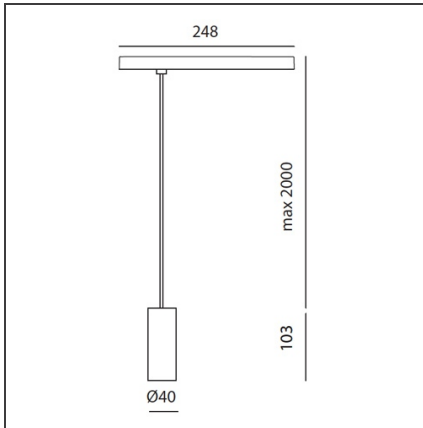

Vector Pendant Magnetic 40 - 10W 20° 3000K DALI Brushed copper

IP20  Dimmbar: +  -

DESIGN

Carlotta de Bevilacqua

BESCHREIBUNG

Two sizes with three different beam angles each (spot, flood, wide flood) obtained by means of refractive or hybrid optical units. Junction arm integrated in the spotlight's body to keep the barycentre aligned with the track and prevent any imbalance in possible suspension versions of the track. The junction allows 360° rotation and 90° tilting for maximum emission adjustment freedom.

TECHNISCHE ZEICHNUNGEN

FUNKTIONEN

Artikelnummer:	AP20218	Serie:	Indoor
Farbe:	Brushed copper		
Installation:	Pendelleuchte, Projector		
Anwendungsbereich:	Innenbeleuchtung		

DIMENSION

Höhe:	cm 10,3
Länge Fuß:	cm 24,8
Neigung:	-90+90
Drehung:	cm 360
Max Höhe von der Decke:	cm 200