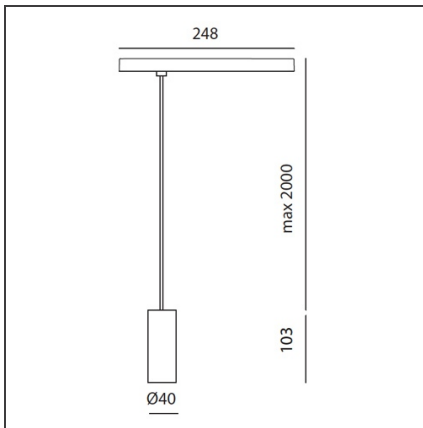

Vector Pendant Magnetic 40 - 10W 20° 3000K DALI Brushed silver

IP20  Dimmbar: 

DESIGN

Carlotta de Bevilacqua

BESCHREIBUNG

Two sizes with three different beam angles each (spot, flood, wide flood) obtained by means of refractive or hybrid optical units. Junction arm integrated in the spotlight's body to keep the barycentre aligned with the track and prevent any imbalance in possible suspension versions of the track. The junction allows 360° rotation and 90° tilting for maximum emission adjustment freedom.

TECHNISCHE ZEICHNUNGEN

FUNKTIONEN

Artikelnummer:	AP20215	Serie:	Indoor, 2018 Artemide Collection
Farbe:	Brushed silver		
Installation:	Projector, Pendelleuchte		
Anwendungsbereich:	Innenbeleuchtung		

DIMENSION

Höhe:	cm 10,3
Länge Fuß:	cm 24,8
Neigung:	-90+90
Drehung:	cm 360
Max Höhe von der Decke:	cm 200

INKLUSIVE LEUCHTMITTEL

Kategorie:	LED	Farbtemperatur(K):	3000K
Anzahl:	1	Color Tolerance:	MacAdam 3SDCM
Watt:	10W	Service Life:	L70 (6K) 50000h
Typ:	0		
Class:	A		

LUMINAIRE

Watt:	10W	Lichtstrom (lm):	584lm
		CCT:	3000K
		CRI:	90
		Dimmable Typology:	Dali

Anmerkungen

For operation use only Artemide Power Supply kit.