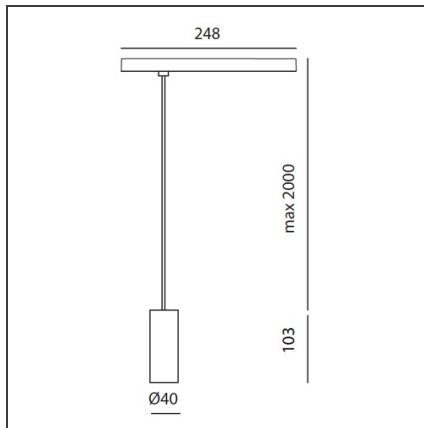

TECHNISCHE ZEICHNUNGEN

FUNKTIONEN

Artikelnummer:	AP20201	Serie:	Indoor
Farbe:	White		
Installation:	Pendelleuchte, Projector		
Anwendungsbereich:	Innenbeleuchtung		

DIMENSION

Höhe:	cm 10,3
Länge Fuß:	cm 24,8
Neigung:	-90+90
Drehung:	cm 360
Max Höhe von der Decke:	cm 200

INKLUSIVE LEUCHTMITTEL

Kategorie:	LED	Farbtemperatur(K):	3000K
Anzahl:	1	Color Tolerance:	MacAdam 3SDCM
Watt:	10W	Service Life:	L70 (6K) 50000h
Typ:	0		
Class:	A		

LUMINAIRE

Watt:	10W	Lichtstrom (lm):	584lm
		CCT:	3000K
		CRI:	90
		Dimmable Typology:	Dali

Anmerkungen

For operation use only Artemide Power Supply kit.