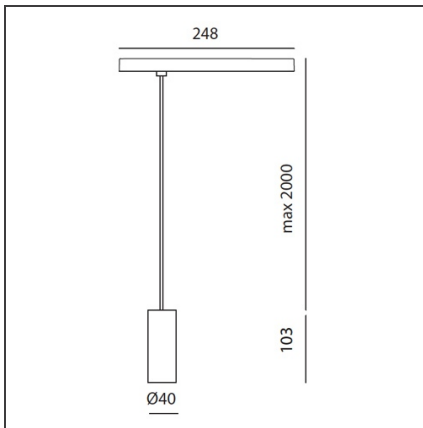

Vector Pendant Magnetic 40 - 10W 28° 3000K DALI Black

IP20  Dimmbar: +  -

DESIGN

Carlotta de Bevilacqua

BESCHREIBUNG

Two sizes with three different beam angles each (spot, flood, wide flood) obtained by means of refractive or hybrid optical units. Junction arm integrated in the spotlight's body to keep the barycentre aligned with the track and prevent any imbalance in possible suspension versions of the track. The junction allows 360° rotation and 90° tilting for maximum emission adjustment freedom.

TECHNISCHE ZEICHNUNGEN

FUNKTIONEN

Artikelnummer:	AP20304	Serie:	Indoor, 2018 Artemide Collection
Farbe:	Black		
Installation:	Projector, Pendelleuchte		
Anwendungsbereich:	Innenbeleuchtung		

DIMENSION

Höhe:	cm 10,3
Länge Fuß:	cm 24,8
Neigung:	-90+90
Drehung:	cm 360
Max Höhe von der Decke:	cm 200