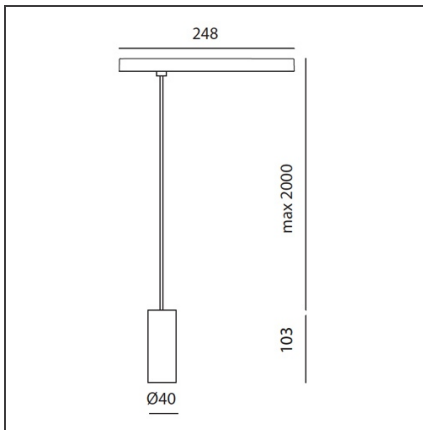

Vector Pendant Magnetic 40 - 10W 28° 3000K DALI Brushed bronze

IP20  Dimmbar: +  -

DESIGN

Carlotta de Bevilacqua

BESCHREIBUNG

Two sizes with three different beam angles each (spot, flood, wide flood) obtained by means of refractive or hybrid optical units. Junction arm integrated in the spotlight's body to keep the barycentre aligned with the track and prevent any imbalance in possible suspension versions of the track. The junction allows 360° rotation and 90° tilting for maximum emission adjustment freedom.

TECHNISCHE ZEICHNUNGEN

FUNKTIONEN

Artikelnummer:	AP20320	Serie:	Indoor
Farbe:	Brushed bronze		
Installation:	Pendelleuchte, Projector		
Anwendungsbereich:	Innenbeleuchtung		

DIMENSION

Höhe:	cm 10,3
Länge Fuß:	cm 24,8
Neigung:	-90+90
Drehung:	cm 360
Max Höhe von der Decke:	cm 200