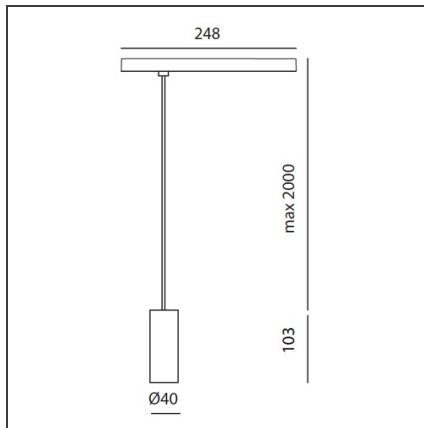

Vector Pendant Magnetic 40 - 10W 28° 3000K DALI Brushed copper

IP20  Dimmbar: +  -

DESIGN

Carlotta de Bevilacqua

BESCHREIBUNG

Two sizes with three different beam angles each (spot, flood, wide flood) obtained by means of refractive or hybrid optical units. Junction arm integrated in the spotlight's body to keep the barycentre aligned with the track and prevent any imbalance in possible suspension versions of the track. The junction allows 360° rotation and 90° tilting for maximum emission adjustment freedom.

TECHNISCHE ZEICHNUNGEN

FUNKTIONEN

Artikelnummer:	AP20318	Serie:	Indoor
Farbe:	Brushed copper		
Installation:	Pendelleuchte, Projector		
Anwendungsbereich:	Innenbeleuchtung		

DIMENSION

Höhe:	cm 10,3
Länge Fuß:	cm 24,8
Neigung:	-90+90
Drehung:	cm 360
Max Höhe von der Decke:	cm 200