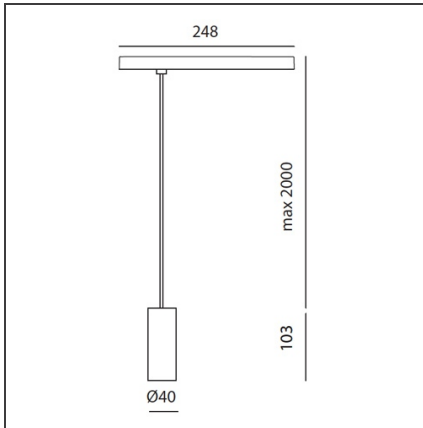

Vector Pendant Magnetic 40 - 10W 28° 3000K DALI Brushed silver

IP20  Dimmbar: +  -

DESIGN

Carlotta de Bevilacqua

BESCHREIBUNG

Two sizes with three different beam angles each (spot, flood, wide flood) obtained by means of refractive or hybrid optical units. Junction arm integrated in the spotlight's body to keep the barycentre aligned with the track and prevent any imbalance in possible suspension versions of the track. The junction allows 360° rotation and 90° tilting for maximum emission adjustment freedom.

TECHNISCHE ZEICHNUNGEN

FUNKTIONEN

Artikelnummer:	AP20315	Serie:	Indoor
Farbe:	Brushed silver		
Installation:	Pendelleuchte, Projector		
Anwendungsbereich:	Innenbeleuchtung		

DIMENSION

Höhe:	cm 10,3
Länge Fuß:	cm 24,8
Neigung:	-90+90
Drehung:	cm 360
Max Höhe von der Decke:	cm 200