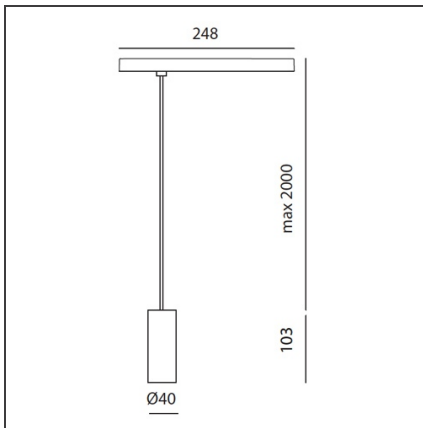

Vector Pendant Magnetic 40 - 10W 28° 3000K DALI White

IP20  Dimmbar: +  -

DESIGN

Carlotta de Bevilacqua

BESCHREIBUNG

Two sizes with three different beam angles each (spot, flood, wide flood) obtained by means of refractive or hybrid optical units. Junction arm integrated in the spotlight's body to keep the barycentre aligned with the track and prevent any imbalance in possible suspension versions of the track. The junction allows 360° rotation and 90° tilting for maximum emission adjustment freedom.

TECHNISCHE ZEICHNUNGEN

FUNKTIONEN

Artikelnummer:	AP20301	Serie:	Indoor
Farbe:	White		
Installation:	Pendelleuchte, Projector		
Anwendungsbereich:	Innenbeleuchtung		

DIMENSION

Höhe:	cm 10,3
Länge Fuß:	cm 24,8
Neigung:	-90+90
Drehung:	cm 360
Max Höhe von der Decke:	cm 200