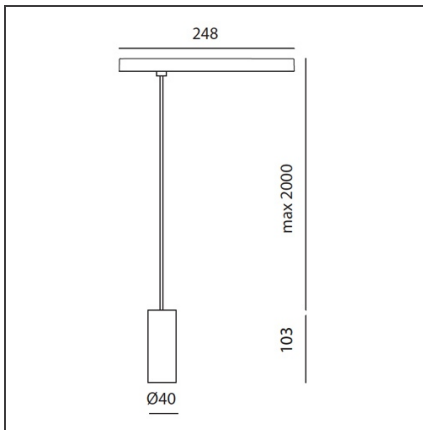

Vector Pendant Magnetic 40 - 10W 28° 4000K DALI Brushed copper

IP20  Dimmbar: +  -

DESIGN

Carlotta de Bevilacqua

BESCHREIBUNG

Two sizes with three different beam angles each (spot, flood, wide flood) obtained by means of refractive or hybrid optical units. Junction arm integrated in the spotlight's body to keep the barycentre aligned with the track and prevent any imbalance in possible suspension versions of the track. The junction allows 360° rotation and 90° tilting for maximum emission adjustment freedom.

TECHNISCHE ZEICHNUNGEN

FUNKTIONEN

Artikelnummer:	AP25318	Serie:	Indoor, 2019 Artemide Collection
Farbe:	Brushed copper		
Installation:	Pendelleuchte, Projector		
Anwendungsbereich:	Innenbeleuchtung		

DIMENSION

Höhe:	cm 10,3
Länge Fuß:	cm 24,8
Neigung:	-90+90
Drehung:	cm 360
Max Höhe von der Decke:	cm 200

INKLUSIVE LEUCHTMITTEL

Kategorie:	LED	Farbtemperatur(K):	4000K
Anzahl:	1	CRI:	90
Watt:	10W		
Typ:	0		

LUMINAIRE

Watt:	10W	Lichtstrom (lm):	528lm
		CCT:	4000K
		CRI:	90
		Dimmable Typology:	Dali

Anmerkungen

For operation use only Artemide Power Supply kit.