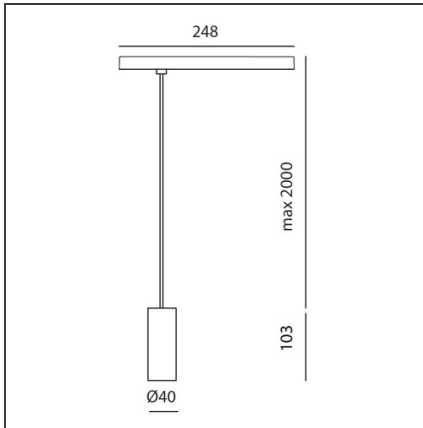

Vector Pendant Magnetic 40 - 10W 28° 4000K DALI White

IP20  Dimmbar: +  -

DESIGN

Carlotta de Bevilacqua

BESCHREIBUNG

Two sizes with three different beam angles each (spot, flood, wide flood) obtained by means of refractive or hybrid optical units. Junction arm integrated in the spotlight's body to keep the barycentre aligned with the track and prevent any imbalance in possible suspension versions of the track. The junction allows 360° rotation and 90° tilting for maximum emission adjustment freedom.

TECHNISCHE ZEICHNUNGEN

FUNKTIONEN

| | | | |
|---------------------------|-----------------------------|---------------|-------------------------------------|
| Artikelnummer: | AP25301 | Serie: | Indoor, 2018 Artemide Collection |
| Farbe: | White | | |
| Installation: | Projector, Pendelleuchte | | |
| Anwendungsbereich: | Innenbeleuchtung | | |

DIMENSION

| | |
|--------------------------------|---------|
| Höhe: | cm 10,3 |
| Länge Fuß: | cm 24,8 |
| Neigung: | -90+90 |
| Drehung: | cm 360 |
| Max Höhe von der Decke: | cm 200 |

INKLUSIVE LEUCHTMITTEL

| | | | |
|-------------------|-----|---------------------------|-------|
| Kategorie: | LED | Farbtemperatur(K): | 4000K |
| Anzahl: | 1 | CRI: | 90 |
| Watt: | 10W | | |
| Typ: | 0 | | |

LUMINAIRE

| | | | |
|--------------|-----|---------------------------|-------|
| Watt: | 10W | Lichtstrom (lm): | 528lm |
| | | CCT: | 4000K |
| | | CRI: | 90 |
| | | Dimmable Typology: | Dali |