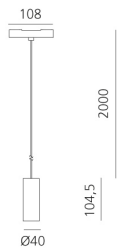

## LUMINARIA

- Potencia (W): **10W**
- Flujo Luminoso (lm): **584lm**
- CCT: **2700K**
- CRI: **90**
- Dimmable Typology: **Dali**

## ESPECIFICACIONES

Two sizes with three different beam angles each (spot, flood, wide flood) obtained by means of refractive or hybrid optical units. Junction arm integrated in the spotlight's body to keep the barycentre aligned with the track and prevent any imbalance in possible suspension versions of the track. The junction allows 360° rotation and 90° tilting for maximum emission adjustment freedom.

## DIMENSIONES

- Altura: **cm 10.4**
- Diámetro: **cm 4**
- Longitud base: **cm 10.8**
- Altura máxima del techo: **cm 200**