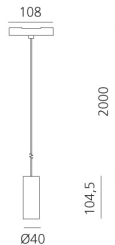

Vector Pendant Magnetic 40 - 20° 2700K DALI Brushed bronze

Carlotta de Bevilacqua

IP20   Regulable: 

LUMINARIA

- Potencia (W): **10W**
- Flujo Luminoso (lm): **584lm**
- CCT: **2700K**
- CRI: **90**
- Dimmable Typology: **Dali**

Notas

For operation use only Artemide Power Supply kit.

ESPECIFICACIONES

Two sizes with three different beam angles each (spot, flood, wide flood) obtained by means of refractive or hybrid optical units. Junction arm integrated in the spotlight's body to keep the barycentre aligned with the track and prevent any imbalance in possible suspension versions of the track. The junction allows 360° rotation and 90° tilting for maximum emission adjustment freedom.

DIMENSIONES

- Altura: **cm 10.4**
- Diámetro: **cm 4**
- Longitud base: **cm 10.8**
- Altura máxima del techo: **cm 200**

FUENTES DE LUZ INCLUIDAS

- Categoría: **Led**
- Numero: **1**
- Potencia (W): **10W**
- Temperatura de Color (K): **2700K**
- CRI: **90**
- Color Tolerance: **MacAdam 3SDCM**
- Service Life: **L90 (10K) 60500h**