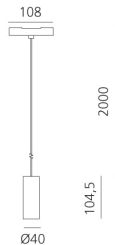

Vector Pendant Magnetic 40 - 20° 3000K DALI Brushed silver

Carlotta de Bevilacqua

IP20  CE Regulable: 

LUMINARIA

- Potencia (W): **10W**
- Flujo Luminoso (lm): **584lm**
- CCT: **3000K**
- CRI: **90**
- Dimmable Typology: **Dali**

Notas

For operation use only Artemide Power Supply kit.

ESPECIFICACIONES

Two sizes with three different beam angles each (spot, flood, wide flood) obtained by means of refractive or hybrid optical units. Junction arm integrated in the spotlight's body to keep the barycentre aligned with the track and prevent any imbalance in possible suspension versions of the track. The junction allows 360° rotation and 90° tilting for maximum emission adjustment freedom.

DIMENSIONES

- Altura: **cm 10.4**
- Diámetro: **cm 4**
- Longitud base: **cm 10.8**
- Altura máxima del techo: **cm 200**

FUENTES DE LUZ INCLUIDAS

- Categoría: **Led**
- Numero: **1**
- Potencia (W): **10W**
- Temperatura de Color (K): **3000K**
- CRI: **90**
- Color Tolerance: **MacAdam 3SDCM**
- Service Life: **L90 (10K) 60500h**