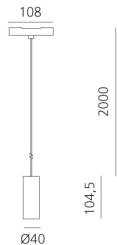

Vector Pendant Magnetic 40 - 28° 3000K DALI Brushed silver

Carlotta de Bevilacqua

IP20  CE Regulable: 

LUMINARIA

- Potencia (W): **10W**
- Flujo Luminoso (lm): **528lm**
- CCT: **3000K**
- CRI: **90**
- Dimmable Typology: **Dali**

Notas

For operation use only Artemide Power Supply kit.

ESPECIFICACIONES

Two sizes with three different beam angles each (spot, flood, wide flood) obtained by means of refractive or hybrid optical units. Junction arm integrated in the spotlight's body to keep the barycentre aligned with the track and prevent any imbalance in possible suspension versions of the track. The junction allows 360° rotation and 90° tilting for maximum emission adjustment freedom.

DIMENSIONES

- Altura: **cm 10.4**
- Diámetro: **cm 4**
- Longitud base: **cm 10.8**
- Altura máxima del techo: **cm 200**

FUENTES DE LUZ INCLUIDAS

- Categoría: **Led**
- Numero: **1**
- Potencia (W): **10W**
- Temperatura de Color (K): **3000K**
- CRI: **90**
- Color Tolerance: **MacAdam 3SDCM**
- Service Life: **L90 (10K) 60500h**