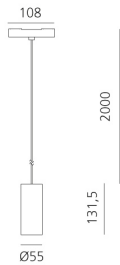

# Vector Pendant Magnetic 55 - 16° 2700K DALI Brushed bronze

Carlotta de Bevilacqua

IP20   Regulable: 

## LUMINARIA

- Potencia (W): **26W**
- Flujo Luminoso (lm): **1492lm**
- CCT: **2700K**
- CRI: **90**
- Dimmable Typology: **Dali**

## ESPECIFICACIONES

Two sizes with three different beam angles each (spot, flood, wide flood) obtained by means of refractive or hybrid optical units. Junction arm integrated in the spotlight's body to keep the barycentre aligned with the track and prevent any imbalance in possible suspension versions of the track. The junction allows 360° rotation and 90° tilting for maximum emission adjustment freedom.

## DIMENSIONES

- Altura: **cm 13**
- Diámetro: **cm 5.5**
- Longitud base: **cm 10.8**
- Altura máxima del techo: **cm 200**