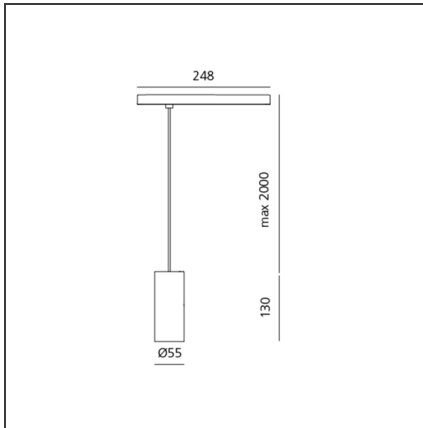

Vector Pendant Magnetic 55 - 26W 16° 2700K DALI Brushed bronze

IP20  Dimmbar: 

DESIGN

Carlotta de Bevilacqua

BESCHREIBUNG

Two sizes with three different beam angles each (spot, flood, wide flood) obtained by means of refractive or hybrid optical units. Junction arm integrated in the spotlight's body to keep the barycentre aligned with the track and prevent any imbalance in possible suspension versions of the track. The junction allows 360° rotation and 90° tilting for maximum emission adjustment freedom.

TECHNISCHE ZEICHNUNGEN

FUNKTIONEN

Artikelnummer:	AP31120	Serie:	Indoor, 2018 Artemide Collection
Farbe:	Brushed bronze		
Installation:	Projector, Pendelleuchte		
Anwendungsbereich:	Innenbeleuchtung		

DIMENSION

Höhe:	cm 13
Länge Fuß:	cm 24.8
Neigung:	-90+90
Drehung:	cm 360
Max Höhe von der Decke:	cm 200

INKLUSIVE LEUCHTMITTEL

Kategorie:	LED	Farbtemperatur(K):	2700K
Anzahl:	1	CRI:	90
Watt:	26W		
Typ:	0		

LUMINAIRE

Watt:	26W	Lichtstrom (lm):	1492lm
		CCT:	2700K
		CRI:	90
		Dimmable Typology:	Dali

Anmerkungen

For operation use only Artemide Power Supply kit.