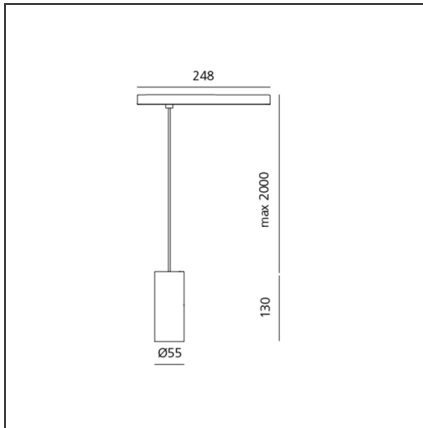

Vector Pendant Magnetic 55 - 26W 16° 2700K DALI Brushed silver

IP20  Dimmbar: +  -

DESIGN

Carlotta de Bevilacqua

BESCHREIBUNG

Two sizes with three different beam angles each (spot, flood, wide flood) obtained by means of refractive or hybrid optical units. Junction arm integrated in the spotlight's body to keep the barycentre aligned with the track and prevent any imbalance in possible suspension versions of the track. The junction allows 360° rotation and 90° tilting for maximum emission adjustment freedom.

TECHNISCHE ZEICHNUNGEN

FUNKTIONEN

Artikelnummer:	AP31115	Serie:	Indoor, 2018 Artemide Collection
Farbe:	Brushed silver		
Installation:	Projector, Pendelleuchte		
Anwendungsbereich:	Innenbeleuchtung		

DIMENSION

Höhe:	cm 13
Länge Fuß:	cm 24.8
Neigung:	-90+90
Drehung:	cm 360
Max Höhe von der Decke:	cm 200

INKLUSIVE LEUCHTMITTEL

Kategorie:	LED	Farbtemperatur(K):	2700K
Anzahl:	1	CRI:	90
Watt:	26W		
Typ:	0		

LUMINAIRE

Watt:	26W	Lichtstrom (lm):	1492lm
		CCT:	2700K
		CRI:	90
		Dimmable Typology:	Dali

Anmerkungen

For operation use only Artemide Power Supply kit.