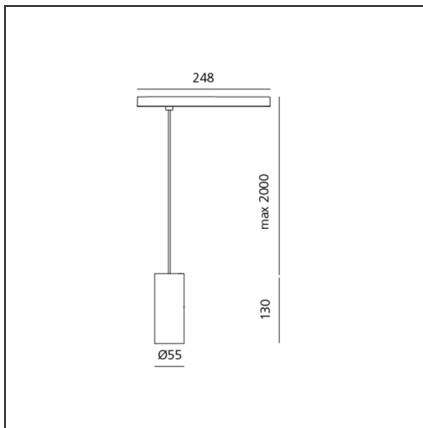

Vector Pendant Magnetic 55 - 26W 16° 3000K DALI Black

IP20  Dimmbar: 

DESIGN

Carlotta de Bevilacqua

BESCHREIBUNG

Two sizes with three different beam angles each (spot, flood, wide flood) obtained by means of refractive or hybrid optical units. Junction arm integrated in the spotlight's body to keep the barycentre aligned with the track and prevent any imbalance in possible suspension versions of the track. The junction allows 360° rotation and 90° tilting for maximum emission adjustment freedom.

TECHNISCHE ZEICHNUNGEN

FUNKTIONEN

Artikelnummer:	AP30104	Serie:	Indoor, 2019 Artemide Collection
Farbe:	Black		
Installation:	Pendelleuchte, Projector		
Anwendungsbereich:	Innenbeleuchtung		

DIMENSION

Höhe:	cm 13
Länge Fuß:	cm 24.8
Neigung:	-90+90
Drehung:	cm 360
Max Höhe von der Decke:	cm 200