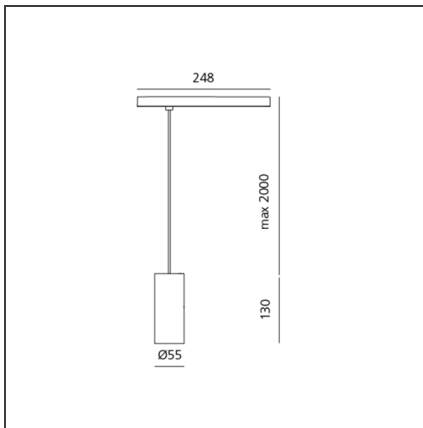

Vector Pendant Magnetic 55 - 26W 16° 3000K DALI Brushed copper

IP20  Dimmbar: +  -

DESIGN

Carlotta de Bevilacqua

BESCHREIBUNG

Two sizes with three different beam angles each (spot, flood, wide flood) obtained by means of refractive or hybrid optical units. Junction arm integrated in the spotlight's body to keep the barycentre aligned with the track and prevent any imbalance in possible suspension versions of the track. The junction allows 360° rotation and 90° tilting for maximum emission adjustment freedom.

TECHNISCHE ZEICHNUNGEN

FUNKTIONEN

Artikelnummer:	AP30118	Serie:	Indoor, 2019 Artemide Collection
Farbe:	Brushed copper		
Installation:	Pendelleuchte, Projector		
Anwendungsbereich:	Innenbeleuchtung		

DIMENSION

Höhe:	cm 13
Länge Fuß:	cm 24.8
Neigung:	-90+90
Drehung:	cm 360
Max Höhe von der Decke:	cm 200

INKLUSIVE LEUCHTMITTEL

Kategorie:	LED	Farbtemperatur(K):	3000K
Anzahl:	1		
Watt:	25W		
Typ:	0		
Class:	A		

LUMINAIRE

Watt:	26W	Lichtstrom (lm):	1492lm
		CCT:	3000K
		CRI:	90
		Dimmable Typology:	Dali

Anmerkungen

For operation use only Artemide Power Supply kit.