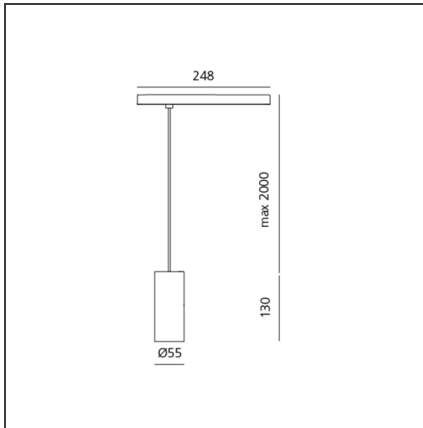

TECHNISCHE ZEICHNUNGEN

FUNKTIONEN

Artikelnummer:	AP31204	Serie:	Indoor, 2018 Artemide Collection
Farbe:	Black		
Installation:	Projector, Pendelleuchte		
Anwendungsbereich:	Innenbeleuchtung		

DIMENSION

Höhe:	cm 13
Länge Fuß:	cm 24.8
Neigung:	-90+90
Drehung:	cm 360
Max Höhe von der Decke:	cm 200

INKLUSIVE LEUCHTMITTEL

Kategorie:	LED	Farbtemperatur(K):	2700K
Anzahl:	1	CRI:	90
Watt:	26W		
Typ:	0		

LUMINAIRE

Watt:	26W	Lichtstrom (lm):	1465lm
		CCT:	2700K
		CRI:	90
		Dimmable Typology:	Dali

Anmerkungen

For operation use only Artemide Power Supply kit.