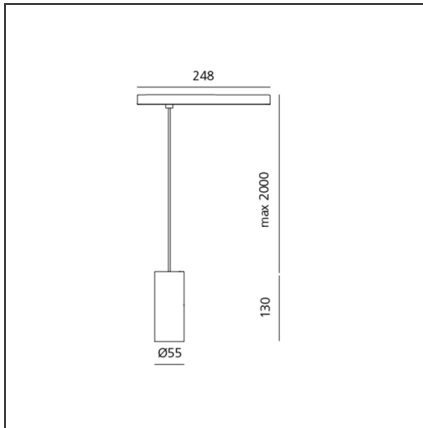

Vector Pendant Magnetic 55 - 26W 22° 3000K DALI Brushed bronze

IP20  Dimmbar: 

DESIGN

Carlotta de Bevilacqua

BESCHREIBUNG

Two sizes with three different beam angles each (spot, flood, wide flood) obtained by means of refractive or hybrid optical units. Junction arm integrated in the spotlight's body to keep the barycentre aligned with the track and prevent any imbalance in possible suspension versions of the track. The junction allows 360° rotation and 90° tilting for maximum emission adjustment freedom.

TECHNISCHE ZEICHNUNGEN

FUNKTIONEN

Artikelnummer:	AP30220	Serie:	Indoor, 2019 Artemide Collection
Farbe:	Brushed bronze		
Installation:	Pendelleuchte, Projector		
Anwendungsbereich:	Innenbeleuchtung		

DIMENSION

Höhe:	cm 13
Länge Fuß:	cm 24.8
Neigung:	-90+90
Drehung:	cm 360
Max Höhe von der Decke:	cm 200

INKLUSIVE LEUCHTMITTEL

Kategorie:	LED	Farbtemperatur(K):	3000K
Anzahl:	1		
Watt:	25W		
Typ:	0		
Class:	A		

LUMINAIRE

Watt:	26W	Lichtstrom (lm):	1465lm
		CCT:	3000K
		CRI:	90
		Dimmable Typology:	Dali

Anmerkungen

For operation use only Artemide Power Supply kit.