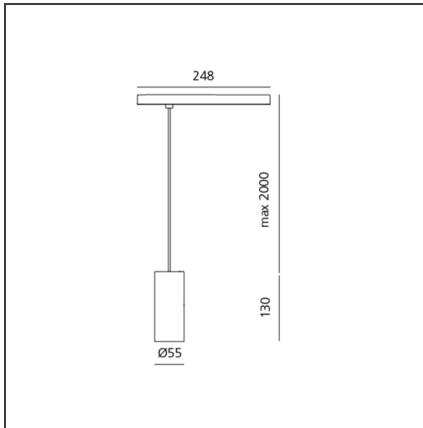

Vector Pendant Magnetic 55 - 26W 22° 3000K DALI Brushed silver

IP20  Dimmbar: 

DESIGN

Carlotta de Bevilacqua

BESCHREIBUNG

Two sizes with three different beam angles each (spot, flood, wide flood) obtained by means of refractive or hybrid optical units. Junction arm integrated in the spotlight's body to keep the barycentre aligned with the track and prevent any imbalance in possible suspension versions of the track. The junction allows 360° rotation and 90° tilting for maximum emission adjustment freedom.

TECHNISCHE ZEICHNUNGEN

FUNKTIONEN

Artikelnummer:	AP30215	Serie:	Indoor, 2019 Artemide Collection
Farbe:	Brushed silver		
Installation:	Pendelleuchte, Projector		
Anwendungsbereich:	Innenbeleuchtung		

DIMENSION

Höhe:	cm 13
Länge Fuß:	cm 24.8
Neigung:	-90+90
Drehung:	cm 360
Max Höhe von der Decke:	cm 200

INKLUSIVE LEUCHTMITTEL

Kategorie:	LED	Farbtemperatur(K):	3000K
Anzahl:	1		
Watt:	25W		
Typ:	0		
Class:	A		

LUMINAIRE

Watt:	26W	Lichtstrom (lm):	1465lm
		CCT:	3000K
		CRI:	90
		Dimmable Typology:	Dali

Anmerkungen

For operation use only Artemide Power Supply kit.