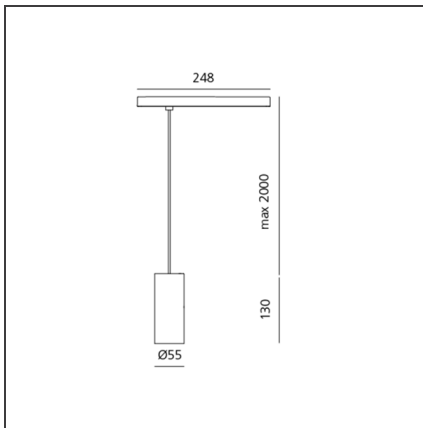

Vector Pendant Magnetic 55 - 26W 22° 4000K DALI Black

IP20  Dimmbar: 

DESIGN

Carlotta de Bevilacqua

BESCHREIBUNG

Two sizes with three different beam angles each (spot, flood, wide flood) obtained by means of refractive or hybrid optical units. Junction arm integrated in the spotlight's body to keep the barycentre aligned with the track and prevent any imbalance in possible suspension versions of the track. The junction allows 360° rotation and 90° tilting for maximum emission adjustment freedom.

TECHNISCHE ZEICHNUNGEN

FUNKTIONEN

Artikelnummer:	AP35204	Serie:	Indoor
Farbe:	Black		
Installation:	Pendelleuchte, Projector		
Anwendungsbereich:	Innenbeleuchtung		

DIMENSION

Höhe:	cm 13
Länge Fuß:	cm 24.8
Neigung:	-90+90
Drehung:	cm 360
Max Höhe von der Decke:	cm 200