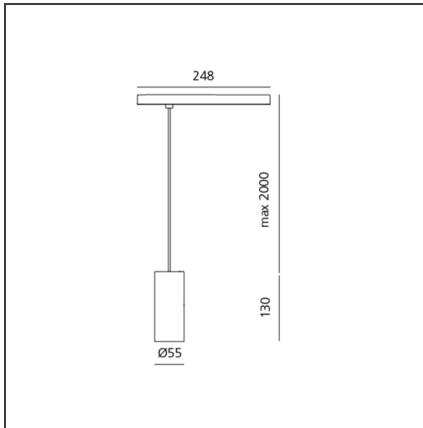

Vector Pendant Magnetic 55 - 26W 32° 3000K DALI Brushed bronze

IP20  Dimmbar: 

DESIGN

Carlotta de Bevilacqua

BESCHREIBUNG

Two sizes with three different beam angles each (spot, flood, wide flood) obtained by means of refractive or hybrid optical units. Junction arm integrated in the spotlight's body to keep the barycentre aligned with the track and prevent any imbalance in possible suspension versions of the track. The junction allows 360° rotation and 90° tilting for maximum emission adjustment freedom.

TECHNISCHE ZEICHNUNGEN

FUNKTIONEN

Artikelnummer:	AP30320	Serie:	Indoor, 2018 Artemide Collection
Farbe:	Brushed bronze		
Installation:	Projector, Pendelleuchte		
Anwendungsbereich:	Innenbeleuchtung		

DIMENSION

Höhe:	cm 13
Länge Fuß:	cm 24.8
Neigung:	-90+90
Drehung:	cm 360
Max Höhe von der Decke:	cm 200

INKLUSIVE LEUCHTMITTEL

Kategorie:	LED	Farbtemperatur(K):	3000K
Anzahl:	1		
Watt:	25W		
Typ:	0		
Class:	A		

LUMINAIRE

Watt:	26W	Lichtstrom (lm):	1596lm
		CCT:	3000K
		CRI:	90
		Dimmable Typology:	Dali

Anmerkungen

For operation use only Artemide Power Supply kit.