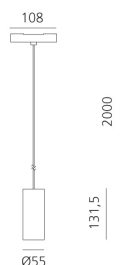

# Vector Pendant Magnetic 55 - 32° 3000K DALI Brushed silver

Carlotta de Bevilacqua

IP20   Regulable: 

## LUMINARIA

- Potencia (W): **26W**
- Flujo Luminoso (lm): **1596lm**
- CCT: **3000K**
- CRI: **90**
- Dimmable Typology: **Dali**

## ESPECIFICACIONES

Two sizes with three different beam angles each (spot, flood, wide flood) obtained by means of refractive or hybrid optical units. Junction arm integrated in the spotlight's body to keep the barycentre aligned with the track and prevent any imbalance in possible suspension versions of the track. The junction allows 360° rotation and 90° tilting for maximum emission adjustment freedom.

## DIMENSIONES

- Altura: **cm 13**
- Diámetro: **cm 5.5**
- Longitud base: **cm 10.8**
- Altura máxima del techo: **cm 200**