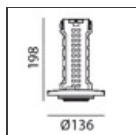

Vector Recessed 40 - 20° 2700K Brushed bronze

IP20   

DESIGN BY

Carlotta de Bevilacqua

DESCRIPTION

Two sizes with three different beam angles each (spot, flood, wide flood) obtained by means of refractive or hybrid optical units. The junction allows 360° rotation and 90° tilting for maximum emission adjustment freedom. Vector 40 and 55 available version: recessed trim or trimless.

TECHNICAL DRAWINGS

FEATURES

Article Code:	AP52220	Material:	Aluminium body
Colour:	Brushed Bronze	Series:	Indoor
Installation:	Recessed, Projector		
Environment:	Indoor		

DIMENSIONS

Height:	cm 10.9	Cutout diameter:	cm 8.6
Inclination:	-90+90		
Rotation:	cm 360		

Notes

Trimless recessed structure not included, to be ordered separately. Driver 700/500mA SELV supplied separately. Depending on the driver, the product can be dimmable DALI or undimmable.

ACCESSORIES

Driver 15-36W
500-700mA - 220-
24Vac -
Undimmable -
146,5x43,5x22 mm
(LxWxH)
dv1030

Driver 11-25W
500-700mA - 220-
24Vac - Dimmable
DALI -
164x38x24,5 mm
(LxWxH)
dv1031

Vector 40 -
Optional Trim
Frame Ø 108 -
White
Ap59001

Vector 40 -
Optional Trim
Frame Ø 108 -
Black
Ap59004

Vector 40 -
Trimless recessed
structure
AP50000