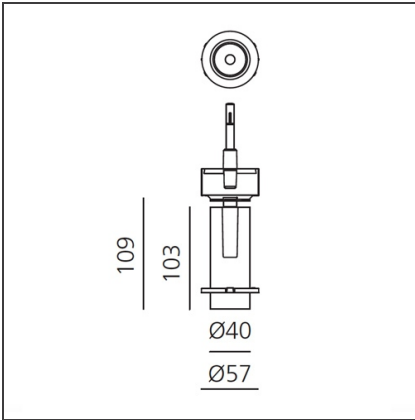

Vector Recessed 40 - 20° 2700K Brushed bronze

IP20   

DESIGN BY

Carlotta de Bevilacqua

DESCRIPTION

Two sizes with three different beam angles each (spot, flood, wide flood) obtained by means of refractive or hybrid optical units. The junction allows 360° rotation and 90° tilting for maximum emission adjustment freedom. Vector 40 and 55 available version: recessed trim or trimless.

TECHNICAL DRAWINGS

FEATURES

Article Code:	AP52220	Material:	Aluminium body
Colour:	Brushed Bronze	Series:	Indoor
Installation:	Recessed, Projector		
Environment:	Indoor		

DIMENSIONS

Height:	cm 10.9	Cutout diameter:	cm 8.6
Inclination:	-90+90		
Rotation:	cm 360		

Driver 11-25W
500-700mA - 220-
24Vac - Dimmable
DALI -
164x38x24,5 mm
(LxWxH)
dv1031

Vector 40 -
Optional Trim
Frame Ø 108 -
White
Ap59001

Vector 40 -
Optional Trim
Frame Ø 108 -
Black
Ap59004

Vector 40 -
Trimless recessed
structure
AP50000