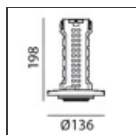

**Vector Recessed 40 - 20° 3000K Black**

IP20

**DESIGN BY**

Carlotta de Bevilacqua

**DESCRIPTION**

Two sizes with three different beam angles each (spot, flood, wide flood) obtained by means of refractive or hybrid optical units. The junction allows 360° rotation and 90° tilting for maximum emission adjustment freedom. Vector 40 and 55 available version: recessed trim or trimless.

**DIMENSIONS**

<b>Height:</b>	cm 10.9	<b>Cutout diameter:</b>	cm 8.6
<b>Inclination:</b>	-90+90		
<b>Rotation:</b>	cm 360		

**INCLUDED SOURCES**

<b>Category:</b>	LED	<b>Color temperature (K):</b>	3000K
<b>Number:</b>	1	<b>Color Tolerance:</b>	MacAdam 3SDCM
<b>Watt:</b>	8W	<b>CRI:</b>	90
<b>Type:</b>	0	<b>Service Life:</b>	L70 (6K) 50000h

**ACCESSORIES**

Driver 15-36W  
500-700mA - 220-  
24Vac -  
Undimmable -  
146,5x43,5x22 mm  
(LxWxH)  
dv1030

Driver 11-25W  
500-700mA - 220-  
24Vac - Dimmable  
DALI -  
164x38x24,5 mm  
(LxWxH)  
dv1031

Vector 40 -  
Optional Trim  
Frame Ø 108 -  
White  
Ap59001

Vector 40 -  
Optional Trim  
Frame Ø 108 -  
Black  
Ap59004

Vector 40 -  
Trimless recessed  
structure  
AP50000