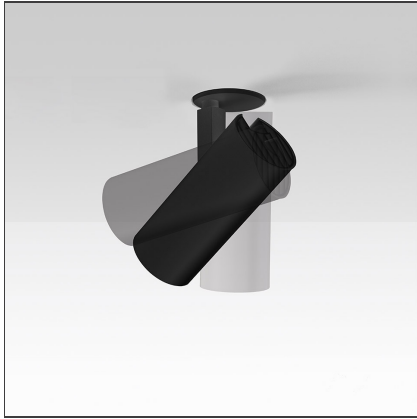

**Vector Recessed 40 - 20° 3000K Black**

IP20

**DESIGN BY**

Carlotta de Bevilacqua

**DESCRIPTION**

Two sizes with three different beam angles each (spot, flood, wide flood) obtained by means of refractive or hybrid optical units. The junction allows 360° rotation and 90° tilting for maximum emission adjustment freedom. Vector 40 and 55 available version: recessed trim or trimless.

**TECHNICAL DRAWINGS**

**FEATURES**

<b>Article Code:</b>	AP50204	<b>Material:</b>	Aluminium body
<b>Colour:</b>	Black	<b>Series:</b>	Indoor
<b>Installation:</b>	Recessed, Projector		
<b>Environment:</b>	Indoor		

**DIMENSIONS**

<b>Height:</b>	cm 10.9	<b>Cutout diameter:</b>	cm 8.6
<b>Inclination:</b>	-90+90		
<b>Rotation:</b>	cm 360		

**INCLUDED SOURCES**

<b>Category:</b>	LED	<b>Color temperature (K):</b>	3000K
<b>Number:</b>	1	<b>Color Tolerance:</b>	MacAdam 3SDCM
<b>Watt:</b>	8W	<b>CRI:</b>	90
<b>Type:</b>	0	<b>Service Life:</b>	L70 (6K) 50000h

**LUMINAIRE**

<b>Watt:</b>	8W	<b>Delivered lumens output (lm):</b>	584lm
		<b>CCT:</b>	3000K
		<b>Efficiency:</b>	69%
		<b>Efficacy:</b>	73.03lm/W
		<b>CRI:</b>	90

**Notes**

Trimless recessed structure not included, to be ordered separately. Driver 700/500mA SELV supplied separately. Depending on the driver, the product can be dimmable DALI or undimmable.