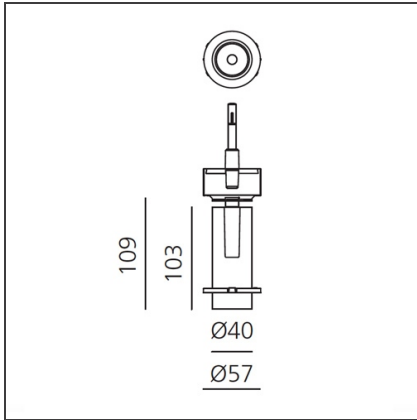

**Vector Recessed 40 - 20° 3000K Black**

IP20

**DESIGN BY**

Carlotta de Bevilacqua

**DESCRIPTION**

Two sizes with three different beam angles each (spot, flood, wide flood) obtained by means of refractive or hybrid optical units. The junction allows 360° rotation and 90° tilting for maximum emission adjustment freedom. Vector 40 and 55 available version: recessed trim or trimless.

**TECHNICAL DRAWINGS**

**FEATURES**

<b>Article Code:</b>	AP50204	<b>Material:</b>	Aluminium body
<b>Colour:</b>	Black	<b>Series:</b>	Indoor
<b>Installation:</b>	Recessed, Projector		
<b>Environment:</b>	Indoor		

**DIMENSIONS**

<b>Height:</b>	cm 10.9	<b>Cutout diameter:</b>	cm 8.6
<b>Inclination:</b>	-90+90		
<b>Rotation:</b>	cm 360		

**INCLUDED SOURCES**

<b>Category:</b>	LED	<b>Color temperature (K):</b>	3000K
<b>Number:</b>	1	<b>Color Tolerance:</b>	MacAdam 3SDCM
<b>Watt:</b>	8W	<b>CRI:</b>	90
<b>Type:</b>	0	<b>Service Life:</b>	L70 (6K) 50000h