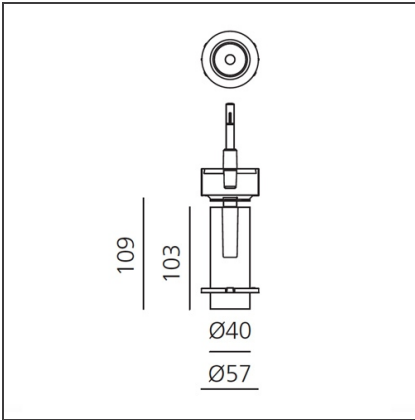

Vector Recessed 40 - 20° 3000K Brushed bronze

IP20   

DESIGN BY

Carlotta de Bevilacqua

DESCRIPTION

Two sizes with three different beam angles each (spot, flood, wide flood) obtained by means of refractive or hybrid optical units. The junction allows 360° rotation and 90° tilting for maximum emission adjustment freedom. Vector 40 and 55 available version: recessed trim or trimless.

TECHNICAL DRAWINGS

FEATURES

Article Code:	AP50220	Material:	Aluminium body
Colour:	Brushed Bronze	Series:	Indoor
Installation:	Recessed, Projector		
Environment:	Indoor		

DIMENSIONS

Height:	cm 10.9	Cutout diameter:	cm 8.6
Inclination:	-90+90		
Rotation:	cm 360		

Driver 11-25W
500-700mA - 220-
24Vac - Dimmable
DALI -
164x38x24,5 mm
(LxWxH)
dv1031

Vector 40 -
Optional Trim
Frame Ø 108 -
White
Ap59001

Vector 40 -
Optional Trim
Frame Ø 108 -
Black
Ap59004

Vector 40 -
Trimless recessed
structure
AP50000