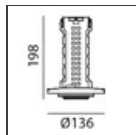

Vector Recessed 40 - 28° 2700K Brushed bronze

IP20   

DESIGN BY

Carlotta de Bevilacqua

DESCRIPTION

Two sizes with three different beam angles each (spot, flood, wide flood) obtained by means of refractive or hybrid optical units. The junction allows 360° rotation and 90° tilting for maximum emission adjustment freedom. Vector 40 and 55 available version: recessed trim or trimless.

TECHNICAL DRAWINGS

FEATURES

Article Code:	AP52320	Material:	Aluminium body
Colour:	Brushed Bronze	Series:	Indoor
Installation:	Recessed, Projector		
Environment:	Indoor		

DIMENSIONS

Height:	cm 10.9	Cutout diameter:	cm 8.6
Inclination:	-90+90		
Rotation:	cm 360		

Notes

Trimless recessed structure not included, to be ordered separately. Driver 700/500mA SELV supplied separately. Depending on the driver, the product can be dimmable DALI or undimmable.

ACCESSORIES

Driver 15-36W
500-700mA - 220-
24Vac -
Undimmable -
146,5x43,5x22 mm
(LxWxH)
dv1030

Driver 11-25W
500-700mA - 220-
24Vac - Dimmable
DALI -
164x38x24,5 mm
(LxWxH)
dv1031

Vector 40 -
Optional Trim
Frame Ø 108 -
White
Ap59001

Vector 40 -
Optional Trim
Frame Ø 108 -
Black
Ap59004

Vector 40 -
Trimless recessed
structure
AP50000