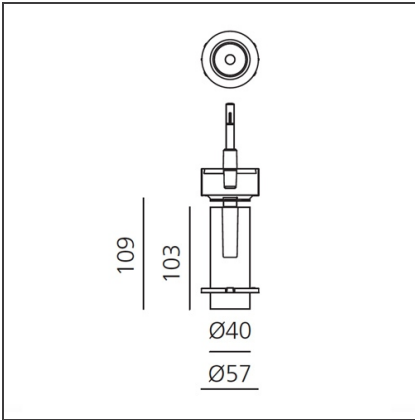

Vector Recessed 40 - 28° 2700K Brushed bronze

IP20   

DESIGN BY

Carlotta de Bevilacqua

DESCRIPTION

Two sizes with three different beam angles each (spot, flood, wide flood) obtained by means of refractive or hybrid optical units. The junction allows 360° rotation and 90° tilting for maximum emission adjustment freedom. Vector 40 and 55 available version: recessed trim or trimless.

TECHNICAL DRAWINGS

FEATURES

Article Code:	AP52320	Material:	Aluminium body
Colour:	Brushed Bronze	Series:	Indoor
Installation:	Recessed, Projector		
Environment:	Indoor		

DIMENSIONS

Height:	cm 10.9	Cutout diameter:	cm 8.6
Inclination:	-90+90		
Rotation:	cm 360		

Driver 11-25W
500-700mA - 220-
24Vac - Dimmable
DALI -
164x38x24,5 mm
(LxWxH)
dv1031

Vector 40 -
Optional Trim
Frame Ø 108 -
White
Ap59001

Vector 40 -
Optional Trim
Frame Ø 108 -
Black
Ap59004

Vector 40 -
Trimless recessed
structure
AP50000