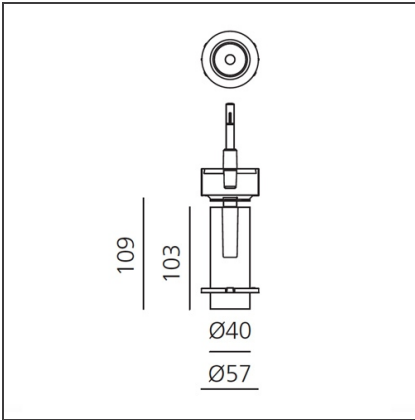

Vector Recessed 40 - 28° 3000K Brushed bronze

IP20   

DESIGN BY

Carlotta de Bevilacqua

DESCRIPTION

Two sizes with three different beam angles each (spot, flood, wide flood) obtained by means of refractive or hybrid optical units. The junction allows 360° rotation and 90° tilting for maximum emission adjustment freedom. Vector 40 and 55 available version: recessed trim or trimless.

TECHNICAL DRAWINGS

FEATURES

Article Code:	AP50320	Material:	Alluminium body
Colour:	Brushed Bronze	Series:	Indoor
Installation:	Recessed, Projector		
Environment:	Indoor		

DIMENSIONS

Height:	cm 10.9	Cutout diameter:	cm 8.6
Inclination:	-90+90		
Rotation:	cm 360		

Driver 11-25W
500-700mA - 220-
24Vac - Dimmable
DALI -
164x38x24,5 mm
(LxWxH)
dv1031

Vector 40 -
Optional Trim
Frame Ø 108 -
White
Ap59001

Vector 40 -
Optional Trim
Frame Ø 108 -
Black
Ap59004

Vector 40 -
Trimless recessed
structure
AP50000