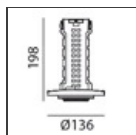

Vector Recessed 40 - 28° 3000K Brushed bronze

IP20   

DESIGN BY

Carlotta de Bevilacqua

DESCRIPTION

Two sizes with three different beam angles each (spot, flood, wide flood) obtained by means of refractive or hybrid optical units. The junction allows 360° rotation and 90° tilting for maximum emission adjustment freedom. Vector 40 and 55 available version: recessed trim or trimless.

TECHNICAL DRAWINGS

FEATURES

Article Code:	AP50320	Material:	Alluminium body
Colour:	Brushed Bronze	Series:	Indoor
Installation:	Recessed, Projector		
Environment:	Indoor		

DIMENSIONS

Height:	cm 10.9	Cutout diameter:	cm 8.6
Inclination:	-90+90		
Rotation:	cm 360		

Notes

Trimless recessed structure not included, to be ordered separately. Driver 700/500mA SELV supplied separately. Depending on the driver, the product can be dimmable DALI or undimmable.

ACCESSORIES

Driver 15-36W
500-700mA - 220-
24Vac -
Undimmable -
146,5x43,5x22 mm
(LxWxH)
dv1030

Driver 11-25W
500-700mA - 220-
24Vac - Dimmable
DALI -
164x38x24,5 mm
(LxWxH)
dv1031

Vector 40 -
Optional Trim
Frame Ø 108 -
White
Ap59001

Vector 40 -
Optional Trim
Frame Ø 108 -
Black
Ap59004

Vector 40 -
Trimless recessed
structure
AP50000