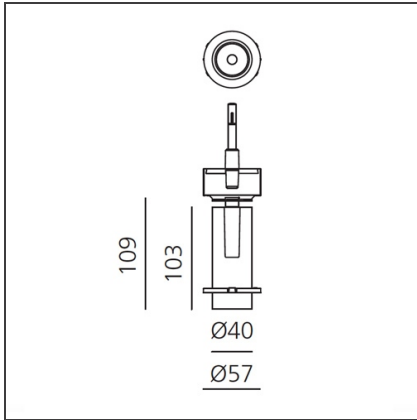

Vector Recessed 40 - 28° 3000K Brushed silver

IP20   

DESIGN BY

Carlotta de Bevilacqua

DESCRIPTION

Two sizes with three different beam angles each (spot, flood, wide flood) obtained by means of refractive or hybrid optical units. The junction allows 360° rotation and 90° tilting for maximum emission adjustment freedom. Vector 40 and 55 available version: recessed trim or trimless.

TECHNICAL DRAWINGS

FEATURES

Article Code:	AP50315	Material:	Alluminium body
Colour:	Brushed Silver	Series:	Indoor
Installation:	Recessed, Projector		
Environment:	Indoor		

DIMENSIONS

Height:	cm 10.9	Cutout diameter:	cm 8.6
Inclination:	-90+90		
Rotation:	cm 360		

Driver 11-25W
500-700mA - 220-
24Vac - Dimmable
DALI -
164x38x24,5 mm
(LxWxH)
dv1031

Vector 40 -
Optional Trim
Frame Ø 108 -
White
Ap59001

Vector 40 -
Optional Trim
Frame Ø 108 -
Black
Ap59004

Vector 40 -
Trimless recessed
structure
AP50000