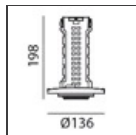

Vector Recessed 40 - 28° 3000K Brushed silver

IP20   

DESIGN BY

Carlotta de Bevilacqua

DESCRIPTION

Two sizes with three different beam angles each (spot, flood, wide flood) obtained by means of refractive or hybrid optical units. The junction allows 360° rotation and 90° tilting for maximum emission adjustment freedom. Vector 40 and 55 available version: recessed trim or trimless.

TECHNICAL DRAWINGS

FEATURES

Article Code:	AP50315	Material:	Alluminium body
Colour:	Brushed Silver	Series:	Indoor
Installation:	Recessed, Projector		
Environment:	Indoor		

DIMENSIONS

Height:	cm 10.9	Cutout diameter:	cm 8.6
Inclination:	-90+90		
Rotation:	cm 360		

Notes

Trimless recessed structure not included, to be ordered separately. Driver 700/500mA SELV supplied separately. Depending on the driver, the product can be dimmable DALI or undimmable.

ACCESSORIES

Driver 15-36W
500-700mA - 220-
24Vac -
Undimmable -
146,5x43,5x22 mm
(LxWxH)
dv1030

Driver 11-25W
500-700mA - 220-
24Vac - Dimmable
DALI -
164x38x24,5 mm
(LxWxH)
dv1031

Vector 40 -
Optional Trim
Frame Ø 108 -
White
Ap59001

Vector 40 -
Optional Trim
Frame Ø 108 -
Black
Ap59004

Vector 40 -
Trimless recessed
structure
AP50000