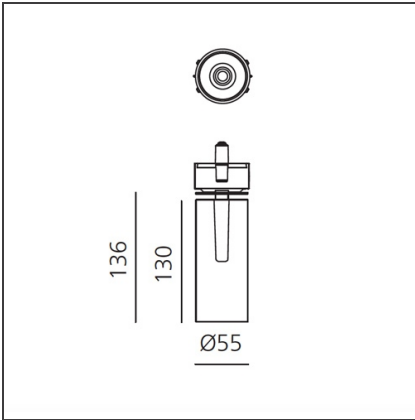

Vector Recessed 55 - 16° 3000K Brushed silver

IP20   

DESIGN BY

Carlotta de Bevilacqua

DESCRIPTION

Two sizes with three different beam angles each (spot, flood, wide flood) obtained by means of refractive or hybrid optical units. The junction allows 360° rotation and 90° tilting for maximum emission adjustment freedom. Vector 40 and 55 available version: recessed trim or trimless.

TECHNICAL DRAWINGS

FEATURES

Article Code:	AP51115	Material:	Alluminium body
Colour:	Brushed Silver	Series:	Indoor
Installation:	Recessed, Projector		
Environment:	Indoor		

DIMENSIONS

Height:	cm 13.6	Cutout diameter:	cm 8.6
Inclination:	-90+90		
Rotation:	cm 360		

Driver 11-25W
500-700mA - 220-
24Vac - Dimmable
DALI -
164x38x24,5 mm
(LxWxH)
dv1031

Vector 55 -
Optional Trim
Frame Ø 108 -
White
Ap59101

Vector 55 -
Optional Trim
Frame Ø 108 -
Black
Ap59104

Vector 40 -
Trimless recessed
structure
AP50000