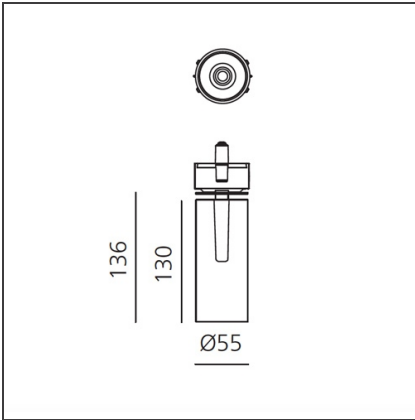

Vector Recessed 55 - 16° 4000K Brushed Bronze

IP20   

DESIGN BY

Carlotta de Bevilacqua

DESCRIPTION

Two sizes with three different beam angles each (spot, flood, wide flood) obtained by means of refractive or hybrid optical units. The junction allows 360° rotation and 90° tilting for maximum emission adjustment freedom. Vector 40 and 55 available version: recessed trim or trimless.

TECHNICAL DRAWINGS

FEATURES

Article Code:	AP56120	Material:	Alluminium body
Colour:	Brushed Bronze	Series:	Indoor
Installation:	Recessed, Projector		
Environment:	Indoor		

DIMENSIONS

Height:	cm 13.6	Cutout diameter:	cm 8.6
Inclination:	-90+90		
Rotation:	cm 360		

Driver 11-25W
500-700mA - 220-
24Vac - Dimmable
DALI -
164x38x24,5 mm
(LxWxH)
dv1031

Vector 55 -
Optional Trim
Frame Ø 108 -
White
Ap59101

Vector 55 -
Optional Trim
Frame Ø 108 -
Black
Ap59104

Vector 40 -
Trimless recessed
structure
AP50000