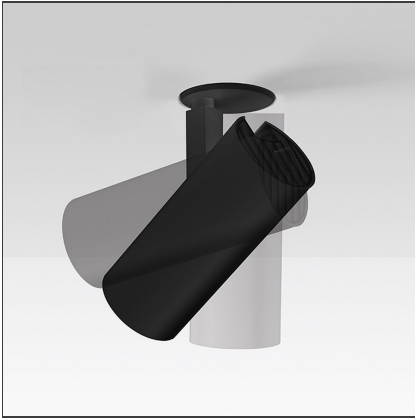

Vector Recessed 55 - 22° 3000K Black

IP20   

DESIGN BY

Carlotta de Bevilacqua

DESCRIPTION

Two sizes with three different beam angles each (spot, flood, wide flood) obtained by means of refractive or hybrid optical units. The junction allows 360° rotation and 90° tilting for maximum emission adjustment freedom. Vector 40 and 55 available version: recessed trim or trimless.

TECHNICAL DRAWINGS

FEATURES

Article Code:	AP51204	Material:	Alluminium body
Colour:	Black	Series:	Indoor
Installation:	Recessed, Projector		
Environment:	Indoor		

DIMENSIONS

Height:	cm 13.6	Cutout diameter:	cm 8.6
Inclination:	-90+90		
Rotation:	cm 360		