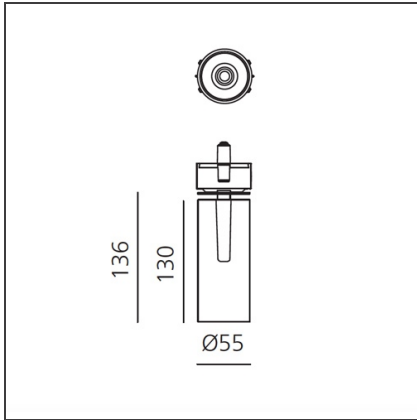

Vector Recessed 55 - 22° 3000K White

IP20   

DESIGN BY

Carlotta de Bevilacqua

DESCRIPTION

Two sizes with three different beam angles each (spot, flood, wide flood) obtained by means of refractive or hybrid optical units. The junction allows 360° rotation and 90° tilting for maximum emission adjustment freedom. Vector 40 and 55 available version: recessed trim or trimless.

TECHNICAL DRAWINGS

FEATURES

Article Code:	AP51201	Material:	Alluminium body
Colour:	White	Series:	Indoor
Installation:	Recessed, Projector		
Environment:	Indoor		

DIMENSIONS

Height:	cm 13.6	Cutout diameter:	cm 8.6
Inclination:	-90+90		
Rotation:	cm 360		

Driver 11-25W
500-700mA - 220-
24Vac - Dimmable
DALI -
164x38x24,5 mm
(LxWxH)
dv1031

Vector 55 -
Optional Trim
Frame Ø 108 -
White
Ap59101

Vector 55 -
Optional Trim
Frame Ø 108 -
Black
Ap59104

Vector 40 -
Trimless recessed
structure
AP50000