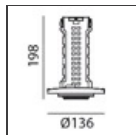

Vector Recessed 55 - 22° 3000K White

IP20   

DESIGN BY

Carlotta de Bevilacqua

DESCRIPTION

Two sizes with three different beam angles each (spot, flood, wide flood) obtained by means of refractive or hybrid optical units. The junction allows 360° rotation and 90° tilting for maximum emission adjustment freedom. Vector 40 and 55 available version: recessed trim or trimless.

TECHNICAL DRAWINGS

FEATURES

Article Code:	AP51201	Material:	Alluminium body
Colour:	White	Series:	Indoor
Installation:	Recessed, Projector		
Environment:	Indoor		

DIMENSIONS

Height:	cm 13.6	Cutout diameter:	cm 8.6
Inclination:	-90+90		
Rotation:	cm 360		

Notes

Trimless recessed structure not included, to be ordered separately. Driver 700/500mA SELV supplied separately. Depending on the driver, the product can be dimmable DALI or undimmable.

ACCESSORIES

Driver 15-36W
500-700mA - 220-
24Vac -
Undimmable -
146,5x43,5x22 mm
(LxWxH)
dv1030

Driver 11-25W
500-700mA - 220-
24Vac - Dimmable
DALI -
164x38x24,5 mm
(LxWxH)
dv1031

Vector 55 -
Optional Trim
Frame Ø 108 -
White
Ap59101

Vector 55 -
Optional Trim
Frame Ø 108 -
Black
Ap59104

Vector 40 -
Trimless recessed
structure
AP50000