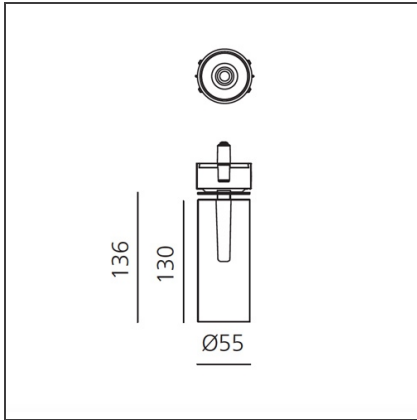

Vector Recessed 55 - 22° 4000K Brushed Bronze

IP20   

DESIGN BY

Carlotta de Bevilacqua

DESCRIPTION

Two sizes with three different beam angles each (spot, flood, wide flood) obtained by means of refractive or hybrid optical units. The junction allows 360° rotation and 90° tilting for maximum emission adjustment freedom. Vector 40 and 55 available version: recessed trim or trimless.

TECHNICAL DRAWINGS

FEATURES

Article Code:	AP56220	Material:	Alluminium body
Colour:	Brushed Bronze	Series:	Indoor
Installation:	Recessed, Projector		
Environment:	Indoor		

DIMENSIONS

Height:	cm 13.6	Cutout diameter:	cm 8.6
Inclination:	-90+90		
Rotation:	cm 360		

Driver 11-25W
500-700mA - 220-
24Vac - Dimmable
DALI -
164x38x24,5 mm
(LxWxH)
dv1031

Vector 55 -
Optional Trim
Frame Ø 108 -
White
Ap59101

Vector 55 -
Optional Trim
Frame Ø 108 -
Black
Ap59104

Vector 40 -
Trimless recessed
structure
AP50000