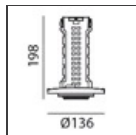

Vector Recessed 55 - 22° 4000K Brushed Bronze

IP20   

DESIGN BY

Carlotta de Bevilacqua

DESCRIPTION

Two sizes with three different beam angles each (spot, flood, wide flood) obtained by means of refractive or hybrid optical units. The junction allows 360° rotation and 90° tilting for maximum emission adjustment freedom. Vector 40 and 55 available version: recessed trim or trimless.

TECHNICAL DRAWINGS

FEATURES

Article Code:	AP56220	Material:	Alluminium body
Colour:	Brushed Bronze	Series:	Indoor
Installation:	Recessed, Projector		
Environment:	Indoor		

DIMENSIONS

Height:	cm 13.6	Cutout diameter:	cm 8.6
Inclination:	-90+90		
Rotation:	cm 360		

Notes

Trimless recessed structure not included, to be ordered separately. Driver 700/500mA SELV supplied separately. Depending on the driver, the product can be dimmable DALI or undimmable.

ACCESSORIES

Driver 15-36W
500-700mA - 220-
24Vac -
Undimmable -
146,5x43,5x22 mm
(LxWxH)
dv1030

Driver 11-25W
500-700mA - 220-
24Vac - Dimmable
DALI -
164x38x24,5 mm
(LxWxH)
dv1031

Vector 55 -
Optional Trim
Frame Ø 108 -
White
Ap59101

Vector 55 -
Optional Trim
Frame Ø 108 -
Black
Ap59104

Vector 40 -
Trimless recessed
structure
AP50000