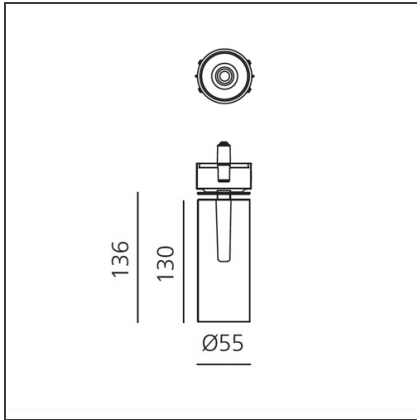

Vector Recessed 55 - 32° 2700K Brushed silver

IP20   

DESIGN BY

Carlotta de Bevilacqua

DESCRIPTION

Two sizes with three different beam angles each (spot, flood, wide flood) obtained by means of refractive or hybrid optical units. The junction allows 360° rotation and 90° tilting for maximum emission adjustment freedom. Vector 40 and 55 available version: recessed trim or trimless.

TECHNICAL DRAWINGS

FEATURES

Article Code:	AP53315	Material:	Alluminium body
Colour:	Brushed Silver	Series:	Indoor
Installation:	Recessed, Projector		
Environment:	Indoor		

DIMENSIONS

Height:	cm 13.6	Cutout diameter:	cm 8.6
Inclination:	-90+90		
Rotation:	cm 360		

Driver 11-25W
500-700mA - 220-
24Vac - Dimmable
DALI -
164x38x24,5 mm
(LxWxH)
dv1031

Vector 55 -
Optional Trim
Frame Ø 108 -
White
Ap59101

Vector 55 -
Optional Trim
Frame Ø 108 -
Black
Ap59104

Vector 40 -
Trimless recessed
structure
AP50000