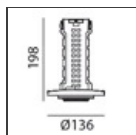

Vector Recessed 55 - 32° 2700K Brushed silver

IP20   

DESIGN BY

Carlotta de Bevilacqua

DESCRIPTION

Two sizes with three different beam angles each (spot, flood, wide flood) obtained by means of refractive or hybrid optical units. The junction allows 360° rotation and 90° tilting for maximum emission adjustment freedom. Vector 40 and 55 available version: recessed trim or trimless.

TECHNICAL DRAWINGS

FEATURES

Article Code:	AP53315	Material:	Alluminium body
Colour:	Brushed Silver	Series:	Indoor
Installation:	Recessed, Projector		
Environment:	Indoor		

DIMENSIONS

Height:	cm 13.6	Cutout diameter:	cm 8.6
Inclination:	-90+90		
Rotation:	cm 360		

Notes

Trimless recessed structure not included, to be ordered separately. Driver 700/500mA SELV supplied separately. Depending on the driver, the product can be dimmable DALI or undimmable.

ACCESSORIES

Driver 15-36W
500-700mA - 220-
24Vac -
Undimmable -
146,5x43,5x22 mm
(LxWxH)
dv1030

Driver 11-25W
500-700mA - 220-
24Vac - Dimmable
DALI -
164x38x24,5 mm
(LxWxH)
dv1031

Vector 55 -
Optional Trim
Frame Ø 108 -
White
Ap59101

Vector 55 -
Optional Trim
Frame Ø 108 -
Black
Ap59104

Vector 40 -
Trimless recessed
structure
AP50000