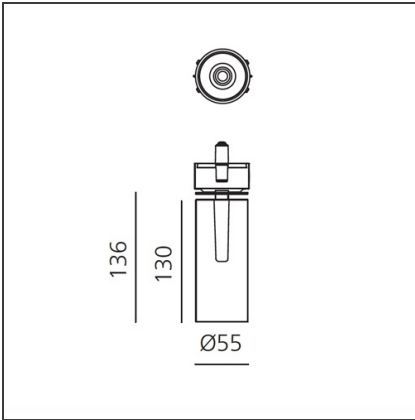

Vector Recessed 55 - 32° 3000K Black

IP20   

DESIGN BY

Carlotta de Bevilacqua

DESCRIPTION

Two sizes with three different beam angles each (spot, flood, wide flood) obtained by means of refractive or hybrid optical units. The junction allows 360° rotation and 90° tilting for maximum emission adjustment freedom. Vector 40 and 55 available version: recessed trim or trimless.

TECHNICAL DRAWINGS

FEATURES

Article Code:	AP51304	Material:	Alluminium body
Colour:	Black	Series:	Indoor
Installation:	Recessed, Projector		
Environment:	Indoor		

DIMENSIONS

Height:	cm 13.6	Cutout diameter:	cm 8.6
Inclination:	-90+90		
Rotation:	cm 360		

Driver 11-25W
500-700mA - 220-
24Vac - Dimmable
DALI -
164x38x24,5 mm
(LxWxH)
dv1031

Vector 55 -
Optional Trim
Frame Ø 108 -
White
Ap59101

Vector 55 -
Optional Trim
Frame Ø 108 -
Black
Ap59104

Vector 40 -
Trimless recessed
structure
AP50000