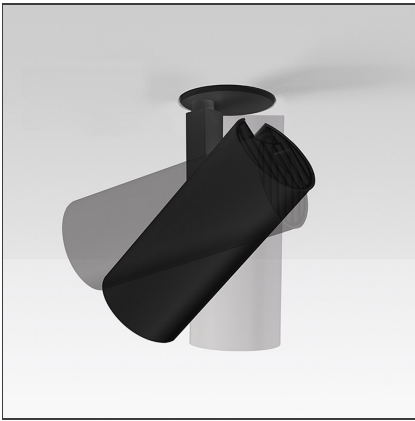

Vector Recessed 55 - 32° 3000K Black

IP20   

DESIGN BY

Carlotta de Bevilacqua

DESCRIPTION

Two sizes with three different beam angles each (spot, flood, wide flood) obtained by means of refractive or hybrid optical units. The junction allows 360° rotation and 90° tilting for maximum emission adjustment freedom. Vector 40 and 55 available version: recessed trim or trimless.

TECHNICAL DRAWINGS

FEATURES

Article Code:	AP51304	Material:	Alluminium body
Colour:	Black	Series:	Indoor
Installation:	Recessed, Projector		
Environment:	Indoor		

DIMENSIONS

Height:	cm 13.6	Cutout diameter:	cm 8.6
Inclination:	-90+90		
Rotation:	cm 360		