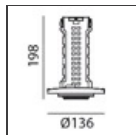

Vector Recessed 55 - 32° 3000K Black

IP20   

DESIGN BY

Carlotta de Bevilacqua

DESCRIPTION

Two sizes with three different beam angles each (spot, flood, wide flood) obtained by means of refractive or hybrid optical units. The junction allows 360° rotation and 90° tilting for maximum emission adjustment freedom. Vector 40 and 55 available version: recessed trim or trimless.

TECHNICAL DRAWINGS

FEATURES

Article Code:	AP51304	Material:	Alluminium body
Colour:	Black	Series:	Indoor
Installation:	Recessed, Projector		
Environment:	Indoor		

DIMENSIONS

Height:	cm 13.6	Cutout diameter:	cm 8.6
Inclination:	-90+90		
Rotation:	cm 360		

Notes

Trimless recessed structure not included, to be ordered separately. Driver 700/500mA SELV supplied separately. Depending on the driver, the product can be dimmable DALI or undimmable.

ACCESSORIES

Driver 15-36W
500-700mA - 220-
24Vac -
Undimmable -
146,5x43,5x22 mm
(LxWxH)
dv1030

Driver 11-25W
500-700mA - 220-
24Vac - Dimmable
DALI -
164x38x24,5 mm
(LxWxH)
dv1031

Vector 55 -
Optional Trim
Frame Ø 108 -
White
Ap59101

Vector 55 -
Optional Trim
Frame Ø 108 -
Black
Ap59104

Vector 40 -
Trimless recessed
structure
AP50000