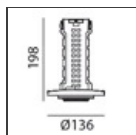

Vector Recessed 55 - 32° 3000K White

IP20   

DESIGN BY

Carlotta de Bevilacqua

DESCRIPTION

Two sizes with three different beam angles each (spot, flood, wide flood) obtained by means of refractive or hybrid optical units. The junction allows 360° rotation and 90° tilting for maximum emission adjustment freedom. Vector 40 and 55 available version: recessed trim or trimless.

TECHNICAL DRAWINGS

FEATURES

Article Code:	AP51301	Material:	Alluminium body
Colour:	White	Series:	Indoor
Installation:	Recessed, Projector		
Environment:	Indoor		

DIMENSIONS

Height:	cm 13.6	Cutout diameter:	cm 8.6
Inclination:	-90+90		
Rotation:	cm 360		

Notes

Trimless recessed structure not included, to be ordered separately. Driver 700/500mA SELV supplied separately. Depending on the driver, the product can be dimmable DALI or undimmable.

ACCESSORIES

Driver 15-36W
500-700mA - 220-
24Vac -
Undimmable -
146,5x43,5x22 mm
(LxWxH)
dv1030

Driver 11-25W
500-700mA - 220-
24Vac - Dimmable
DALI -
164x38x24,5 mm
(LxWxH)
dv1031

Vector 55 -
Optional Trim
Frame Ø 108 -
White
Ap59101

Vector 55 -
Optional Trim
Frame Ø 108 -
Black
Ap59104

Vector 40 -
Trimless recessed
structure
AP50000