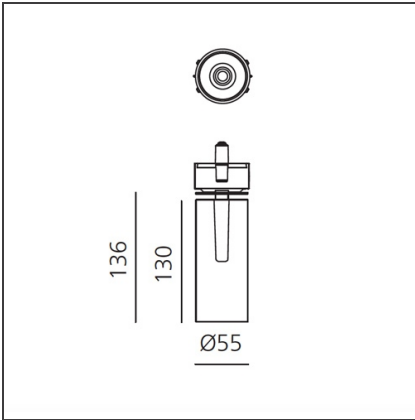

Vector Recessed 55 - 32° 3000K White

IP20   

DESIGN BY

Carlotta de Bevilacqua

DESCRIPTION

Two sizes with three different beam angles each (spot, flood, wide flood) obtained by means of refractive or hybrid optical units. The junction allows 360° rotation and 90° tilting for maximum emission adjustment freedom. Vector 40 and 55 available version: recessed trim or trimless.

TECHNICAL DRAWINGS

FEATURES

Article Code:	AP51301	Material:	Alluminium body
Colour:	White	Series:	Indoor
Installation:	Recessed, Projector		
Environment:	Indoor		

DIMENSIONS

Height:	cm 13.6	Cutout diameter:	cm 8.6
Inclination:	-90+90		
Rotation:	cm 360		

Driver 11-25W
500-700mA - 220-
24Vac - Dimmable
DALI -
164x38x24,5 mm
(LxWxH)
dv1031

Vector 55 -
Optional Trim
Frame Ø 108 -
White
Ap59101

Vector 55 -
Optional Trim
Frame Ø 108 -
Black
Ap59104

Vector 40 -
Trimless recessed
structure
AP50000