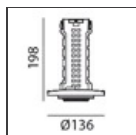

Vector Recessed 55 - 32° 4000K Brushed Bronze

IP20   

DESIGN BY

Carlotta de Bevilacqua

DESCRIPTION

Two sizes with three different beam angles each (spot, flood, wide flood) obtained by means of refractive or hybrid optical units. The junction allows 360° rotation and 90° tilting for maximum emission adjustment freedom. Vector 40 and 55 available version: recessed trim or trimless.

TECHNICAL DRAWINGS

FEATURES

Article Code:	AP56320	Material:	Alluminium body
Colour:	Brushed Bronze	Series:	Indoor
Installation:	Recessed, Projector		
Environment:	Indoor		

DIMENSIONS

Height:	cm 13.6	Cutout diameter:	cm 8.6
Inclination:	-90+90		
Rotation:	cm 360		

Notes

Trimless recessed structure not included, to be ordered separately. Driver 700/500mA SELV supplied separately. Depending on the driver, the product can be dimmable DALI or undimmable.

ACCESSORIES

Driver 15-36W
500-700mA - 220-
24Vac -
Undimmable -
146,5x43,5x22 mm
(LxWxH)
dv1030

Driver 11-25W
500-700mA - 220-
24Vac - Dimmable
DALI -
164x38x24,5 mm
(LxWxH)
dv1031

Vector 55 -
Optional Trim
Frame Ø 108 -
White
Ap59101

Vector 55 -
Optional Trim
Frame Ø 108 -
Black
Ap59104

Vector 40 -
Trimless recessed
structure
AP50000