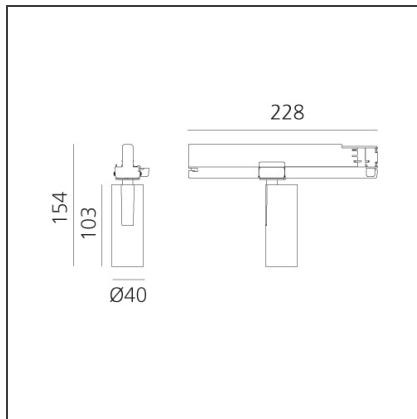

Vector Track 40 10W 13° 2700K Undimmable White

IP20 

DESIGN

Carlotta de Bevilacqua

BESCHREIBUNG

Three sizes with three different beam angles each (spot, flood, wide flood) obtained by means of refractive or hybrid optical units. Vector 55 track DALI zoom optic (22°-32°). Junction arm integrated in the spotlight's body to keep the barycentre aligned with the track and prevent any imbalance in possible suspension versions of the track. The junction allows 360° rotation and 90° tilting for maximum emission adjustment freedom. Vector 95 available only in track version. Version with compact 4-conductor (3p+n) adapter with hidden LED driver and not-dimmable phase selector.

TECHNISCHE ZEICHNUNGEN

FUNKTIONEN

Artikelnummer:	AN01101	Serie:	Indoor
Farbe:	White		
Installation:	Projector, Stromschiene		
Anwendungsbereich:	Innenbeleuchtung		

DIMENSION

Höhe:	cm 15.4
Länge Fuß:	cm 22.8
Neigung:	-90+90
Drehung:	cm 360